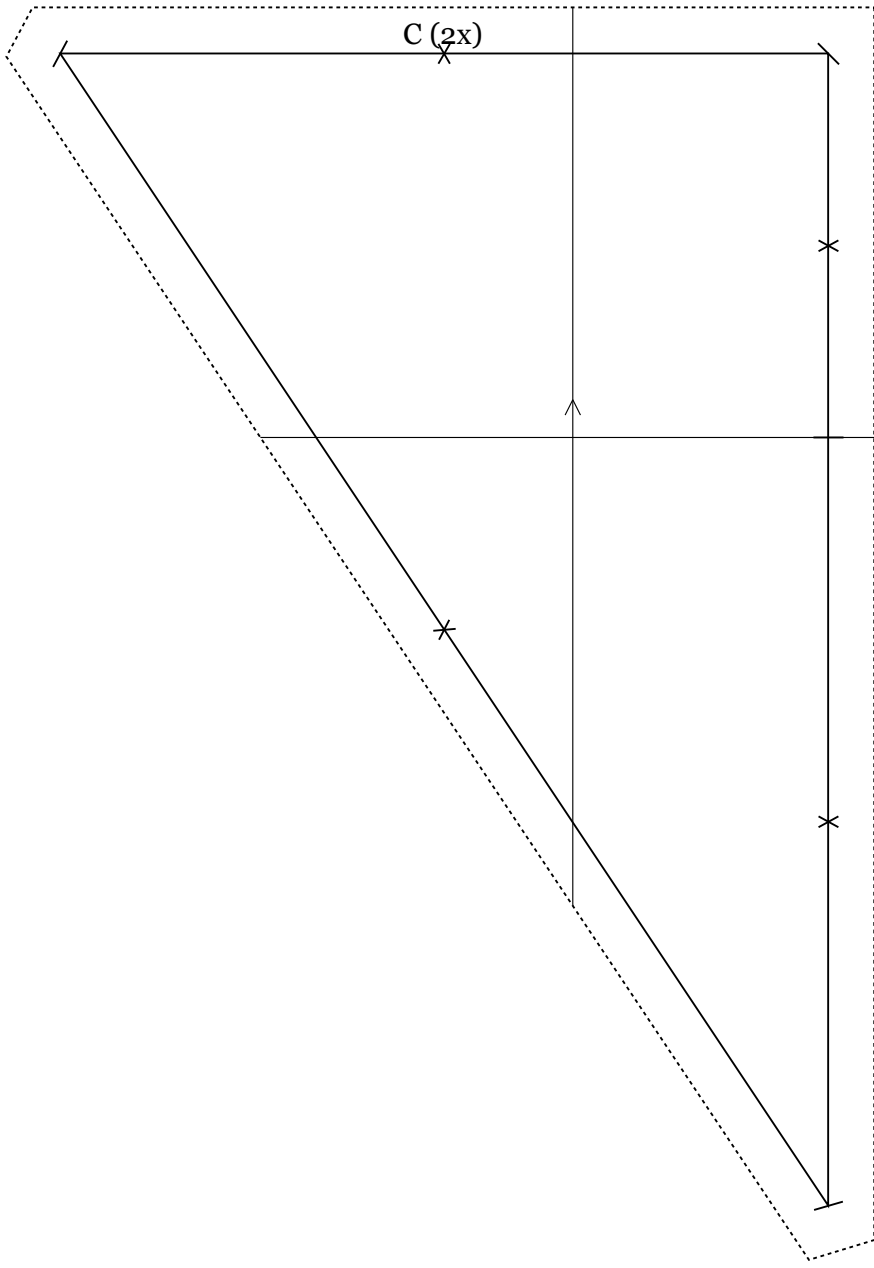

St Catherine of Siena (at 68% of true size)

#1, used 6x (3x A, 2x B, 1x C)

#3, used 3x (1x C, 2x D)

#2, used 4x (1x E, 1x H, 1x I, 1x J)

#4, used 2x (1x F, 1x G)

Glue Edge #1

Glue Edge #1