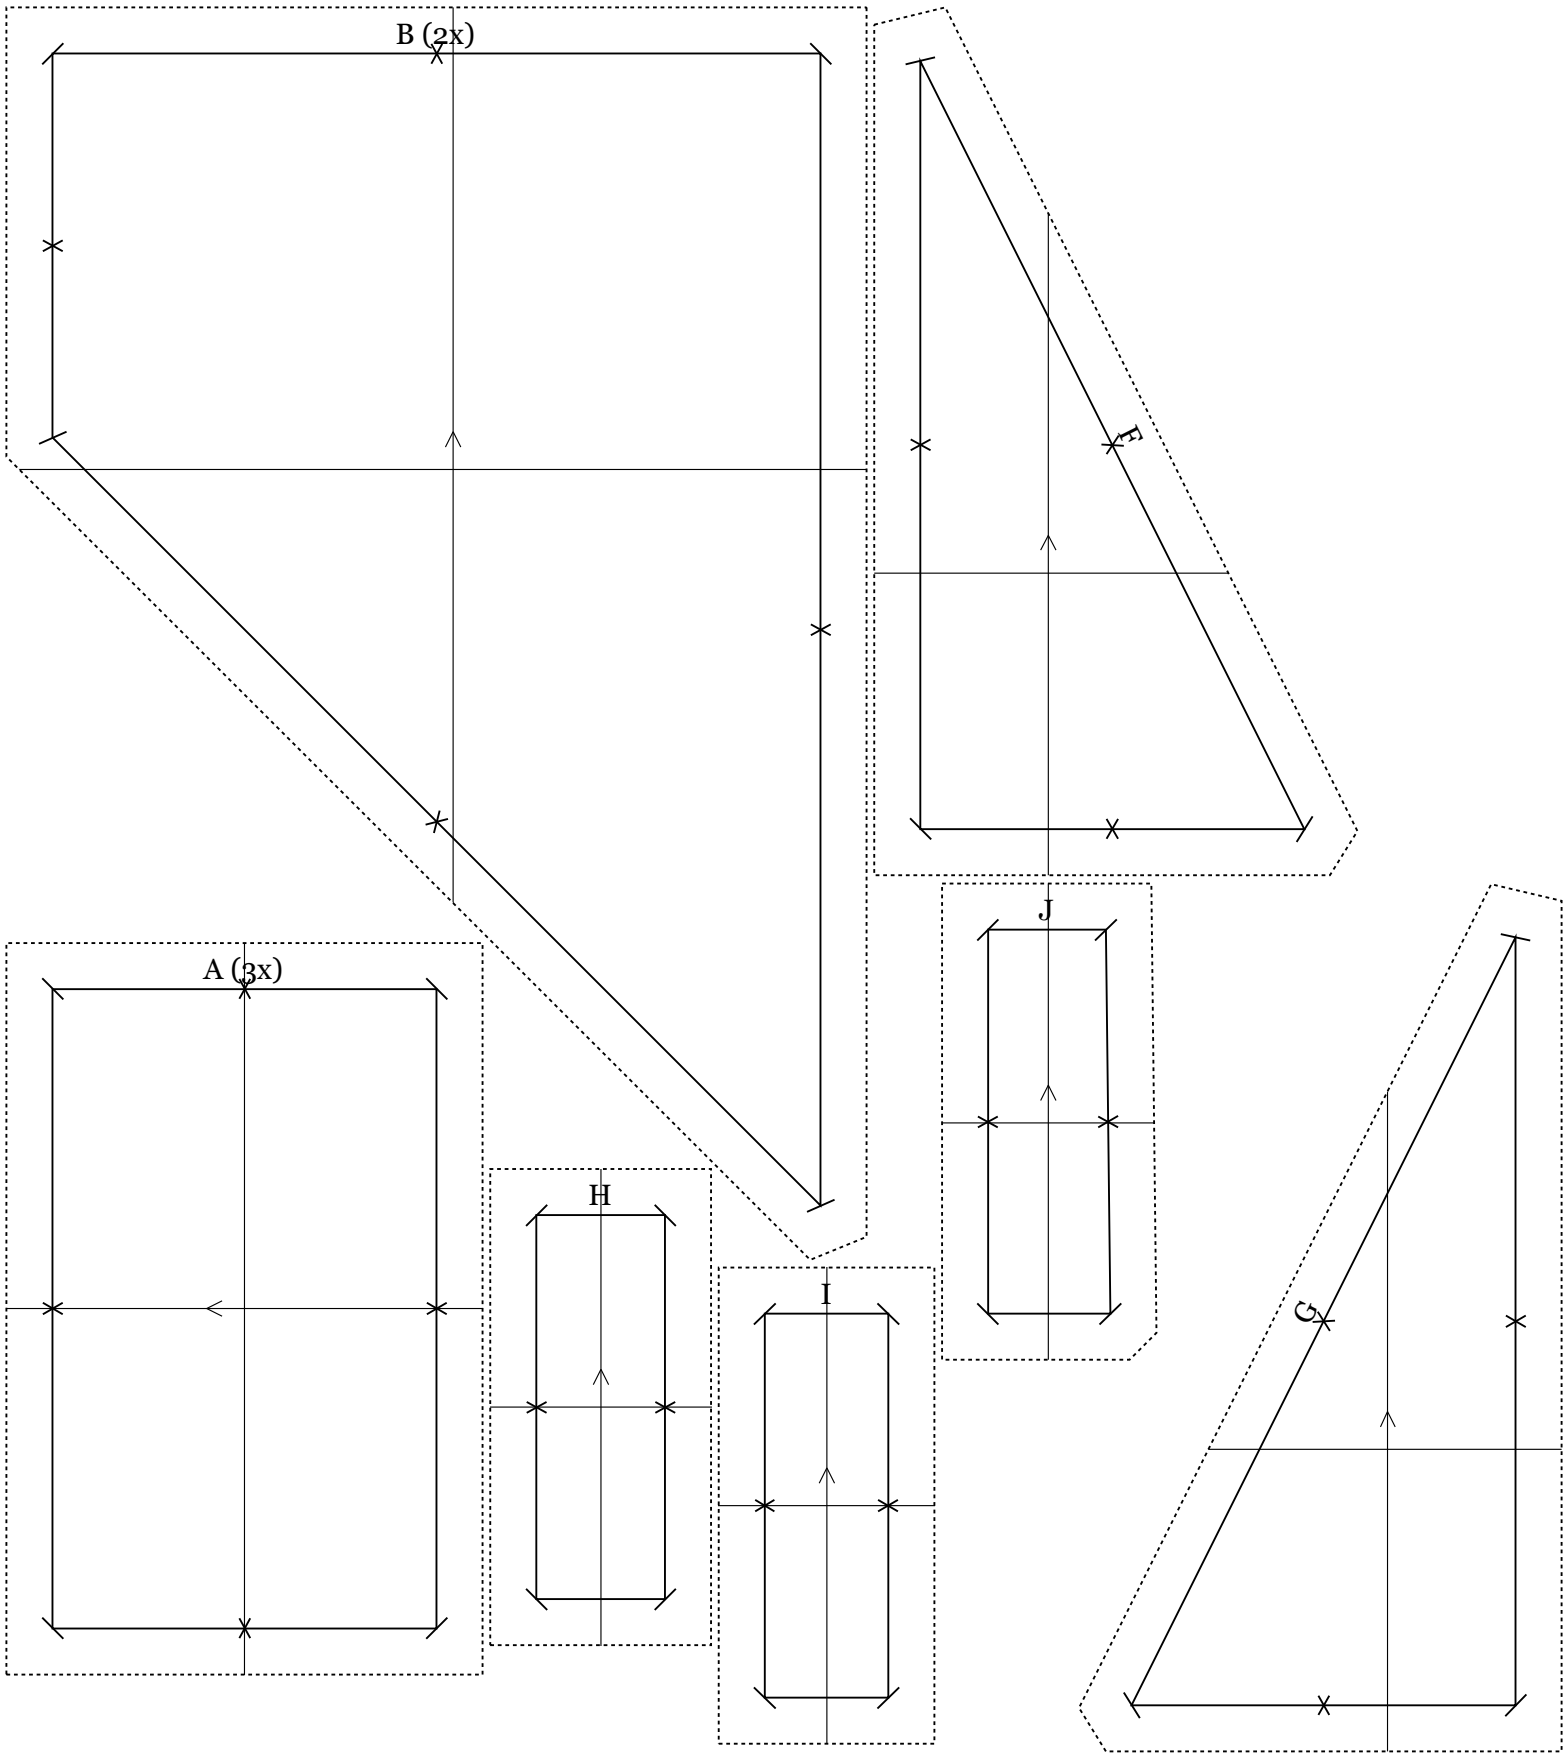

St Catherine of Siena (at 68% of true size)

#1, used 6x (3x A, 2x B, 1x C)

#3, used 3x (1x C, 2x D)

#2, used 4x (1x E, 1x H, 1x I, 1x J)

#4, used 2x (1x F, 1x G)

Glue Edge #1

Glue Edge #1