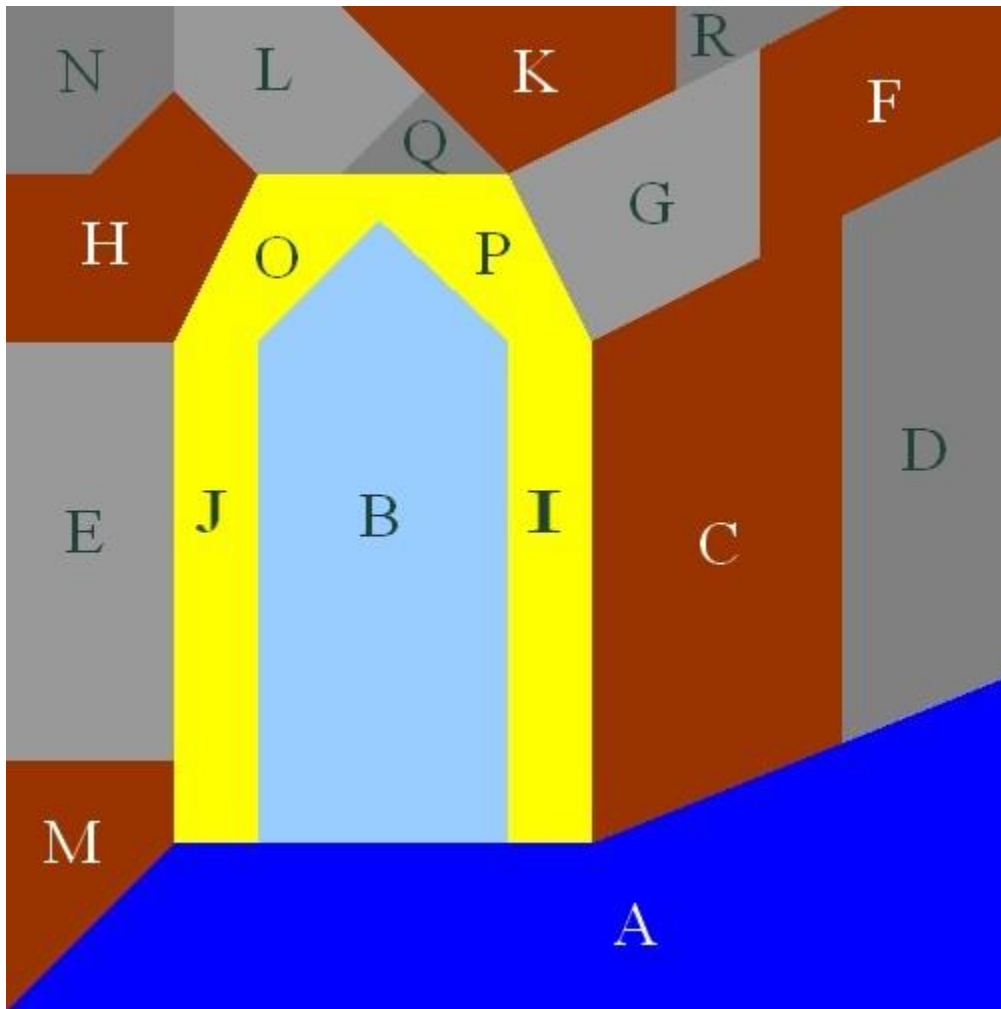

Quilt Block in Honor of St. Bernadette

Designed by Patrice Fagnant-MacArthur

<http://patronsaintquilts.blogspot.com>

St Bernadette (at 32% of true size)

#1, used 5x

#2, used 1x

#3, used 4x

#4, used 3x

#5, used 4x

#6, used 1x

Glue Edge #1