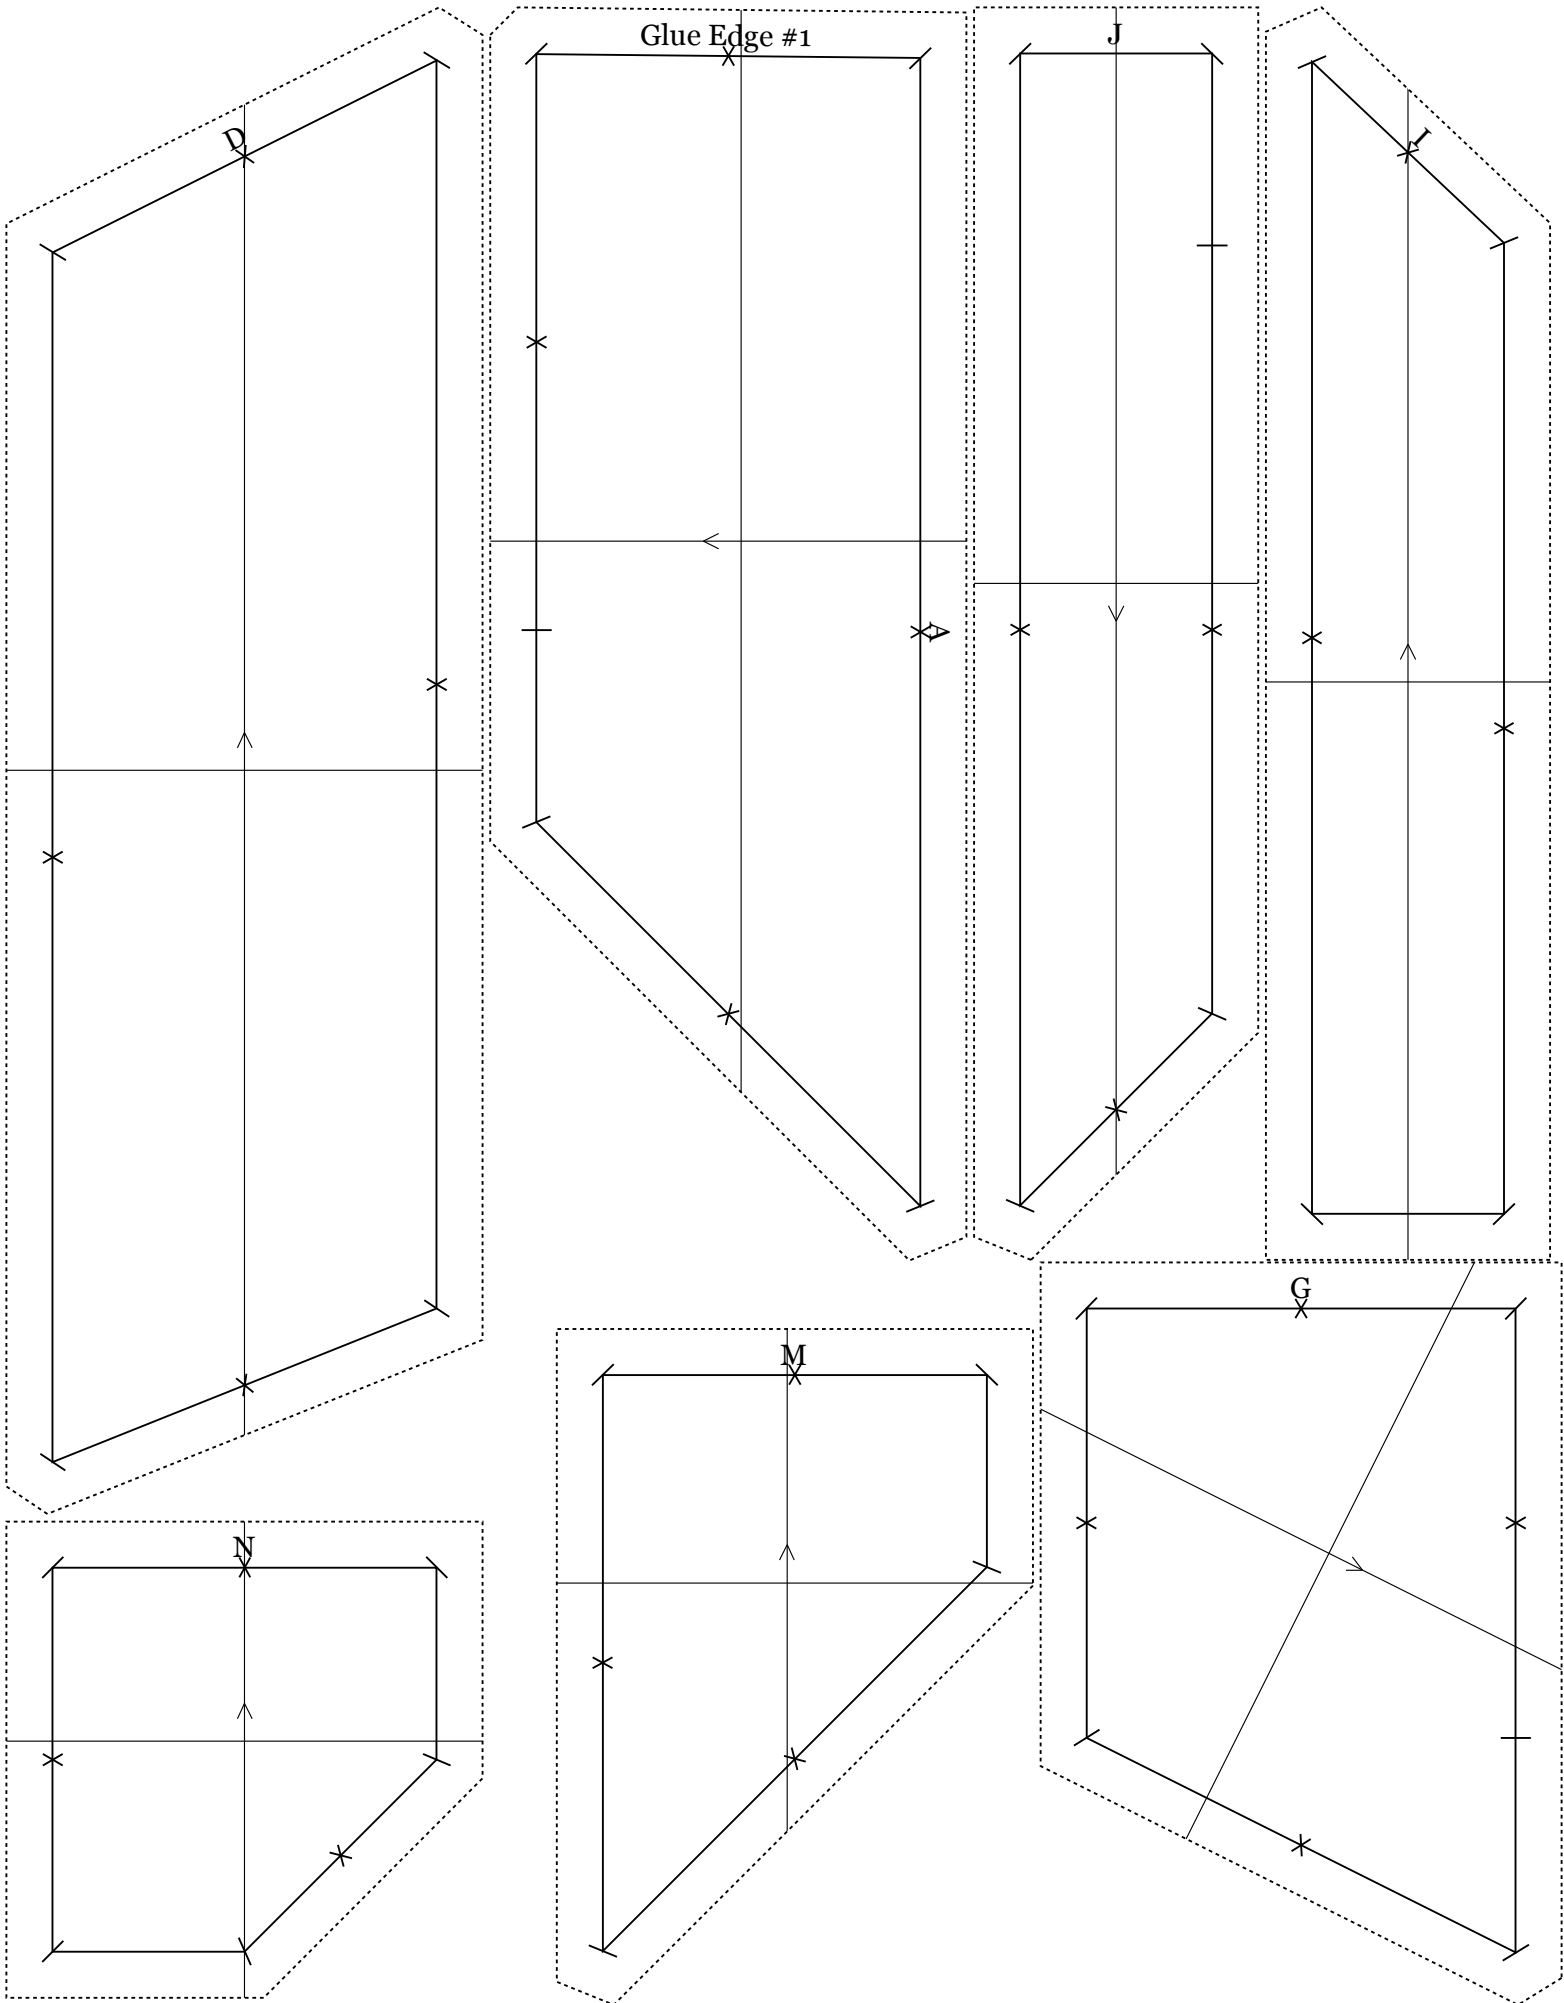

Quilt Block in Honor of St. Bernadette

Designed by Patrice Fagnant-MacArthur

<http://patronsaintquilts.blogspot.com>

St Bernadette (at 32% of true size)

#1, used 5x

#2, used 1x

#3, used 4x

#4, used 3x

#5, used 4x

#6, used 1x

Glue Edge #1