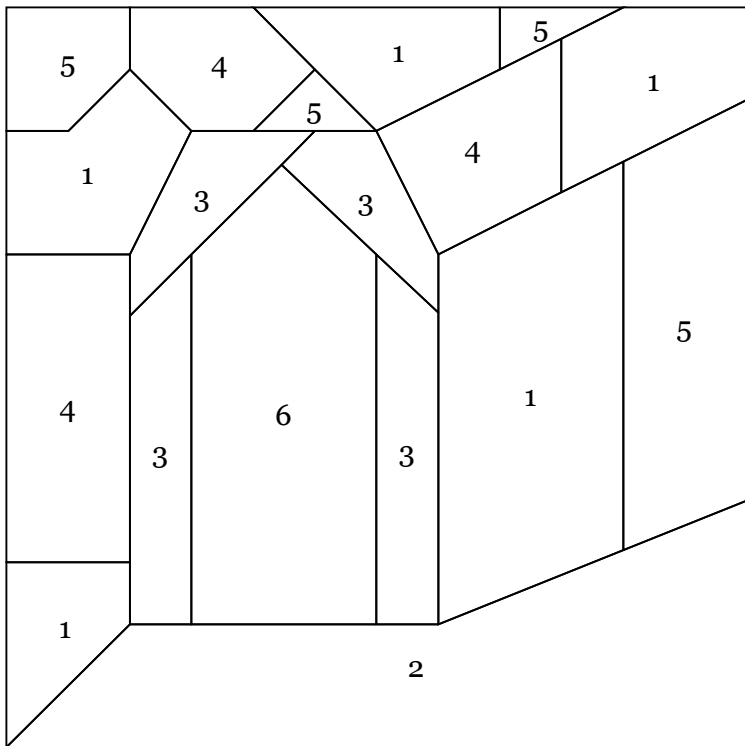

Quilt Block in Honor of St. Bernadette

Designed by Patrice Fagnant-MacArthur

<http://patronsaintquilts.blogspot.com>

St Bernadette (at 32% of true size)

#1, used 5x

#2, used 1x

#3, used 4x

#4, used 3x

#5, used 4x

#6, used 1x

Glue Edge #1